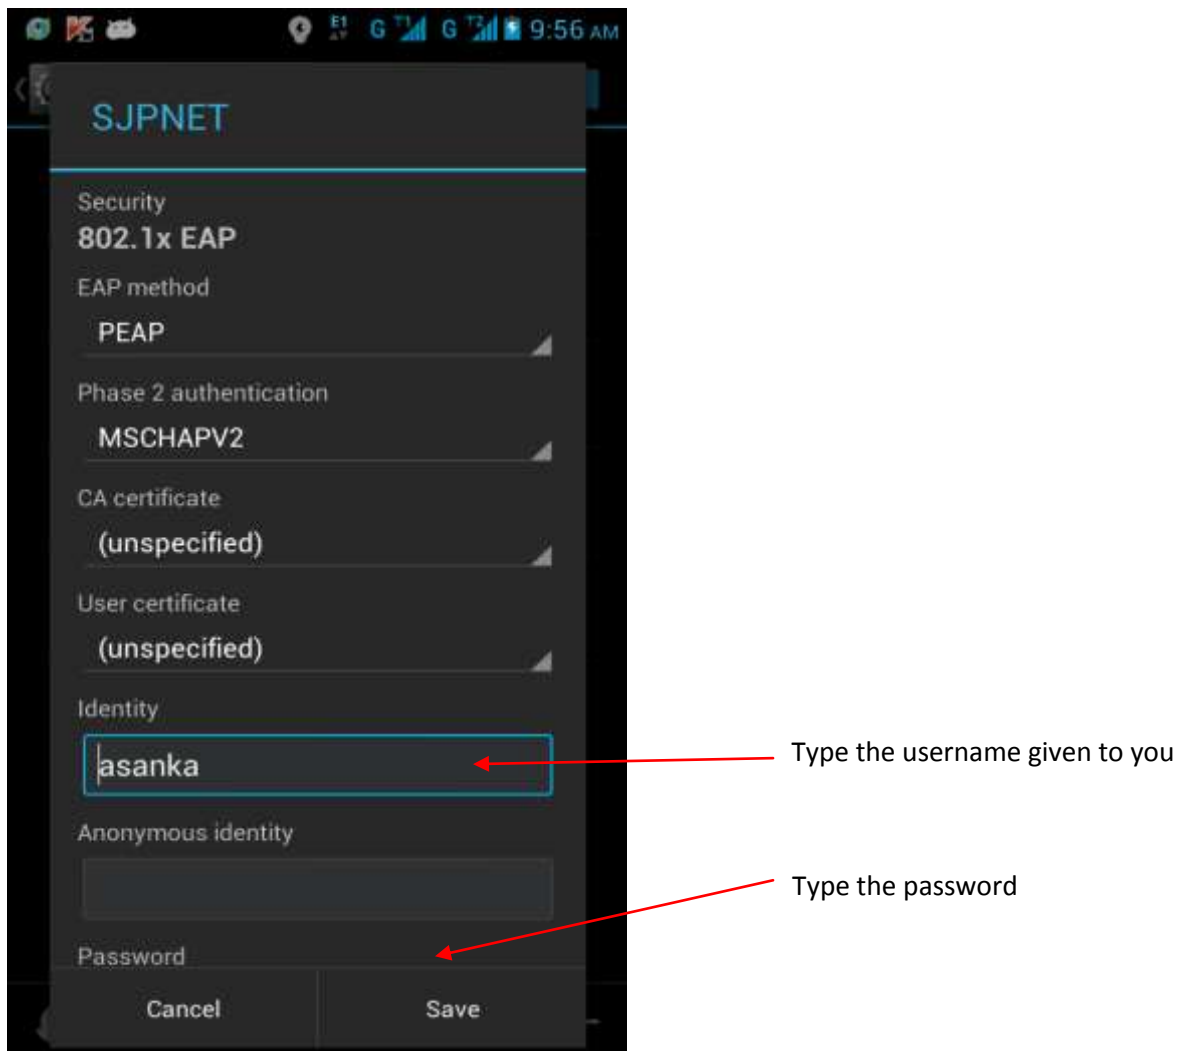

HOW TO CONNECT ANDROID PHONE TO SJPNET

To connect android phones, WiFi security should be configured as follows: (You should select SJPNET Wifi network and configure security settings:

Press "Save" button after you have configured WiFi security as above.